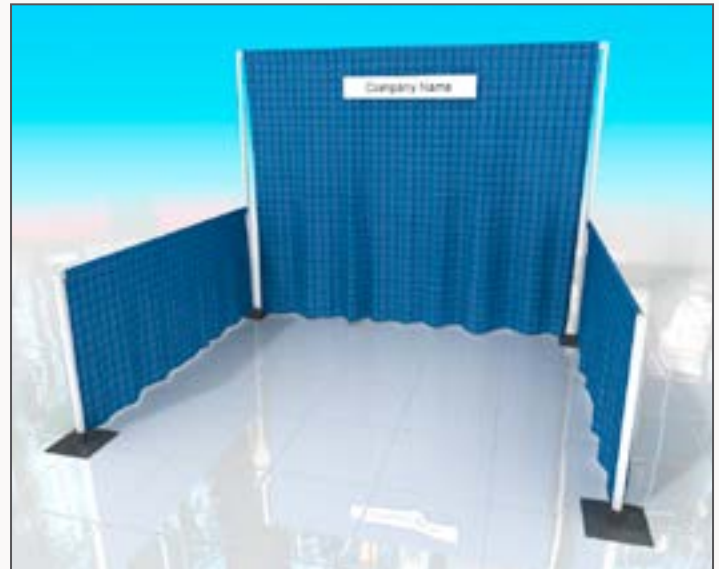

Show Information

Location

Atlantic City Convention Center
1 Convention Blvd.
Atlantic City, NJ 08401

Exhibit Hall

Halls C & FLEX

Booth Package

Each 10' x 10' Exhibitor Booth includes:

- 8' High Back Wall Drape
- 3' High Side Rail
- (1) Booth ID Sign (44"w x 7"h)
 - Booths 300 sq ft or less will receive a 44"w x 7"h booth ID sign.
 - Booths larger than 300 sq ft will receive a 44"w x 7"h booth ID sign upon request. Please email help@t3expo.com for assistance.

Show Colors

- Drapes – Blue
- Side Rails – Blue
- Aisle Carpet – Black

The booth space is concrete and floor covering is required by show management. Please order in this kit or at order.t3expo.com.

Exhibitor Move-in	Exhibit Hours	Dismantle/Move-out	Carrier Check-in
Monday, September 23 8:00 am – 5:00 pm	Wednesday, September 25 9:30 am – 5:00 pm	Thursday, September 26 3:01 pm – 9:00 pm	Friday, September 27 By 8:00 am
Tuesday, September 24 8:00 am – 5:00 pm	Thursday, September 26 9:30 am – 3:00 pm	Friday, September 27 8:00 am – 5:00 pm	–